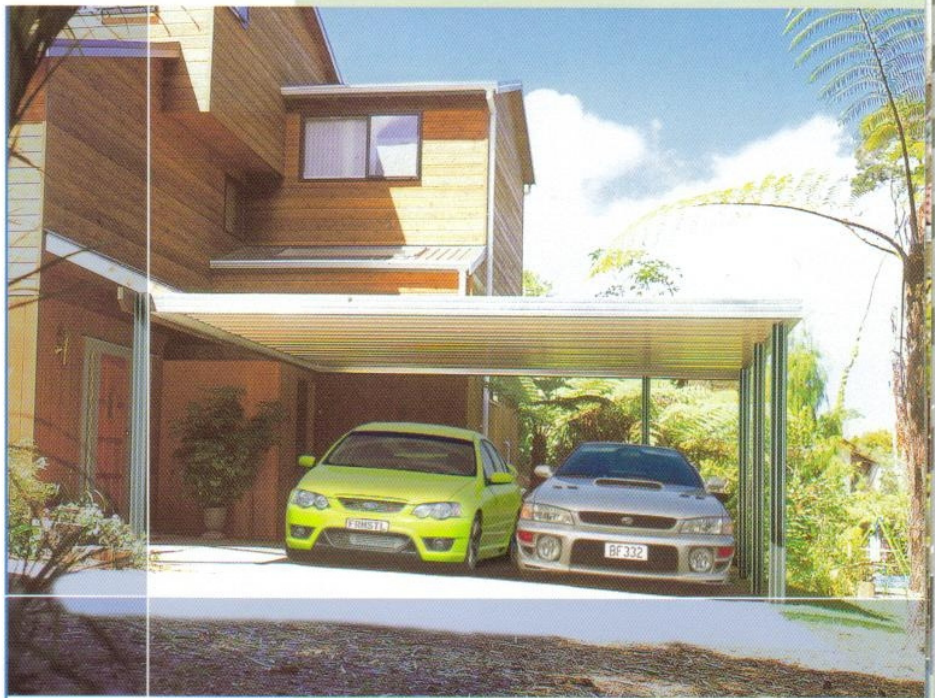

# Double Carports

## Double Carports

Steel  
Formed  
Real Steel

### Standard Range

- 5.4m long x 5.4m wide
- 6.0m long x 5.4m wide
- 5.4m long x 6.0m wide
- 6.0m long x 6.0m wide

Free  
standing  
or attached to  
existing  
structure